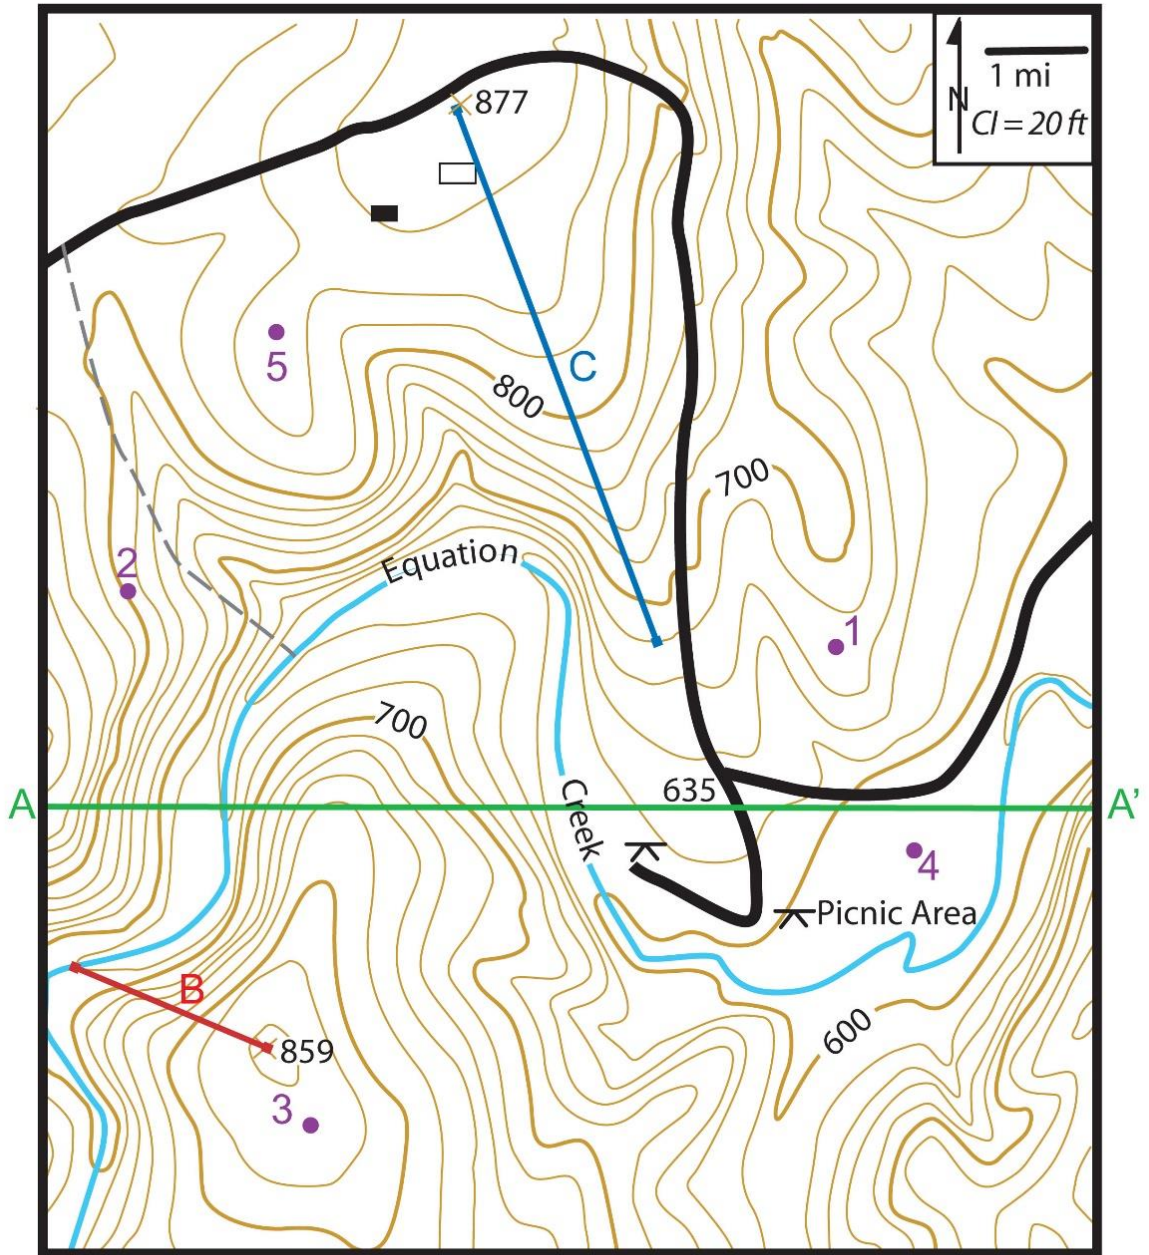

Contour interval 100'

1:24,000

Topographic Map of Math State Park